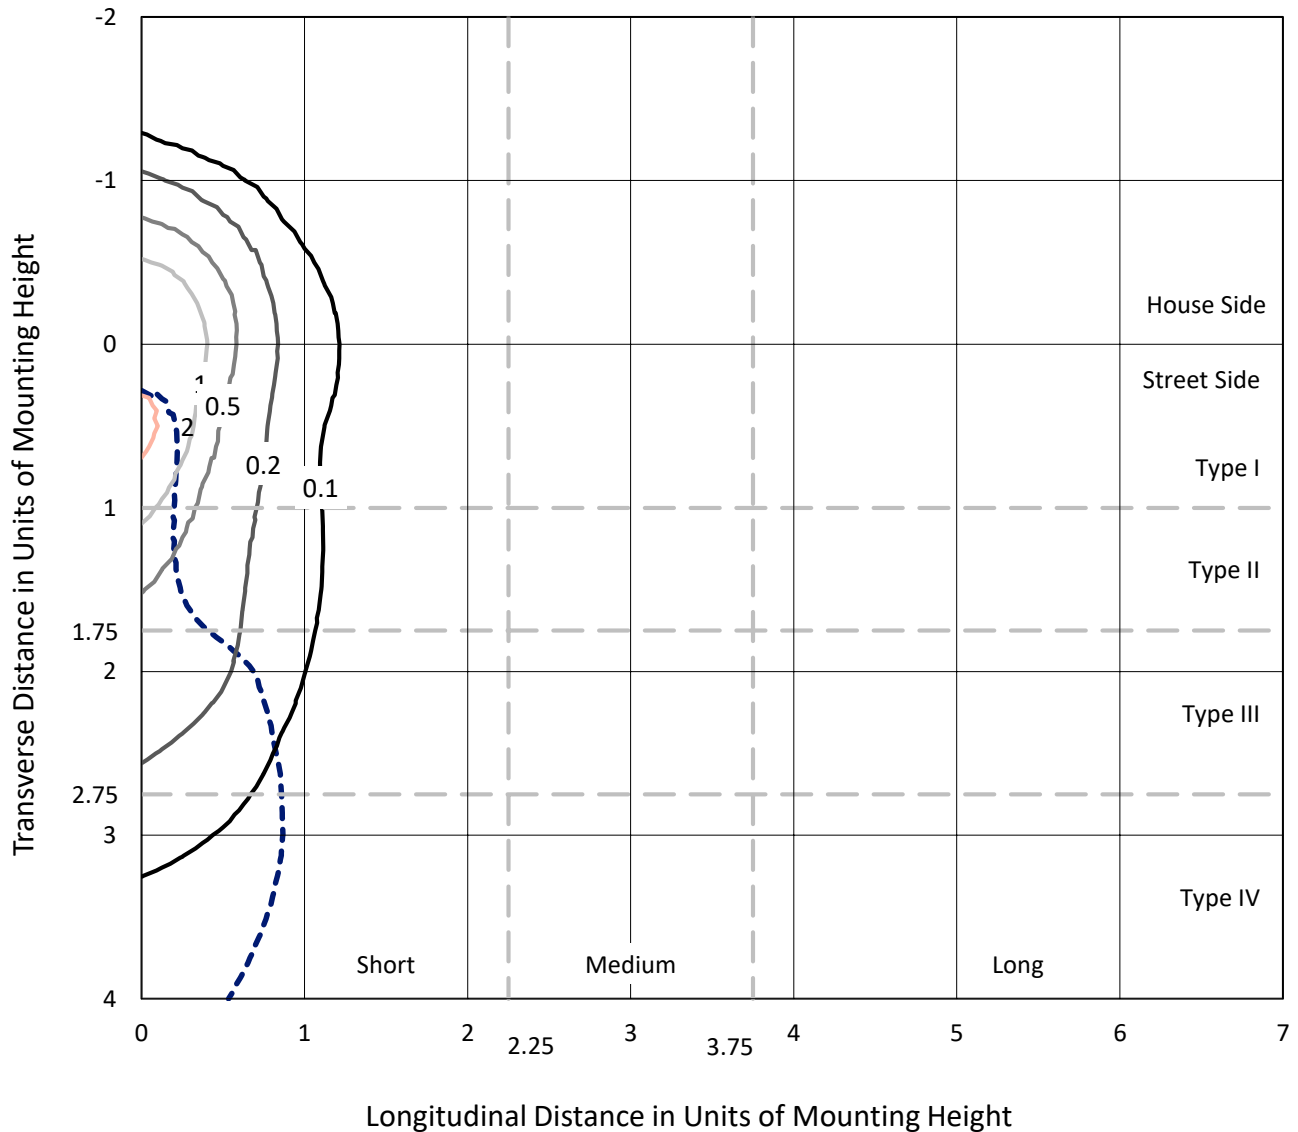

REPORT NUMBER: P173675
CATALOG NUMBER: ENT-FXX-LED-E1-SLR-7030-CWB

Iso-Footcandle Lines of Horizontal Illumination

× Max cd
- - - 1/2 Max cd

Based on 10 foot mounting height. Maximum calculated value = 2.5 fc
Type IV - Short - Non-Cutoff