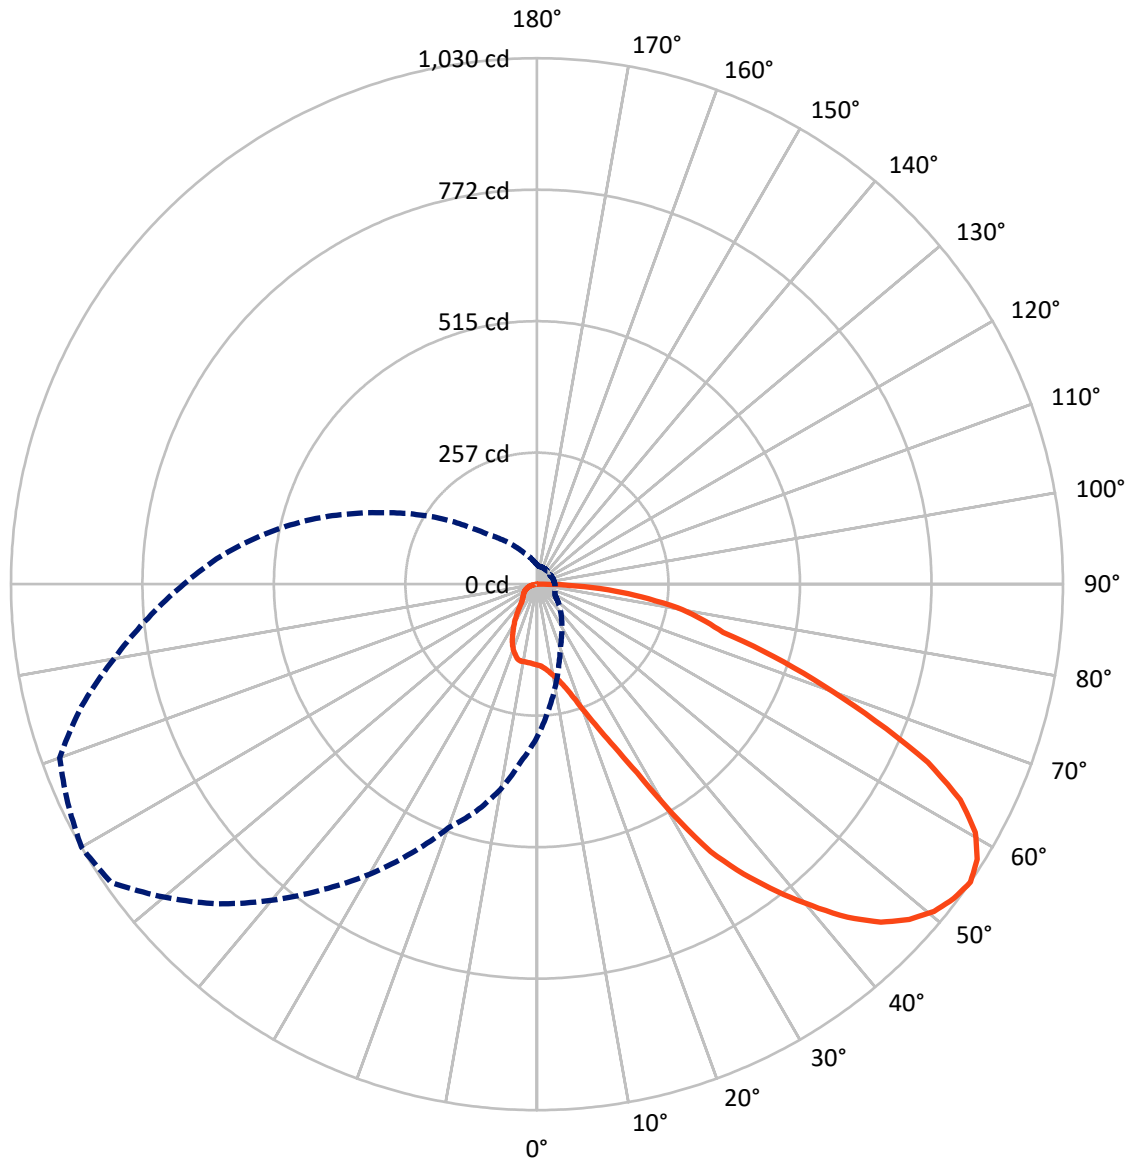

REPORT NUMBER: P173675
 CATALOG NUMBER: ENT-FXX-LED-E1-SLR-7030-CWB

Iso-Footcandle Lines of Horizontal Illumination

× Max cd
 - - - 1/2 Max cd

Based on 10 foot mounting height. Maximum calculated value = 2.5 fc
 Type IV - Short - Non-Cutoff

REPORT NUMBER: P173675
CATALOG NUMBER: ENT-FXX-LED-E1-SLR-7030-CWB

Luminous Intensity Polar Plot

— Vertical Plane Through 300-Deg Lateral - - - Horizontal Cone Through 55-Deg Vertical

REPORT NUMBER: P173675

CATALOG NUMBER: ENT-FXX-LED-E1-SLR-7030-CWB

FLUX DISTRIBUTION:

		Downward	Upward	Total
House Side	Lumens	297.1	0.0	297.1
	% Fixture	25.0	0.0	25.0
Street Side	Lumens	891.5	0.0	891.5
	% Fixture	75.0	0.0	75.0
Total	Lumens	1188.6	0.0	1188.6
	% Fixture	100.0	0.0	100.0