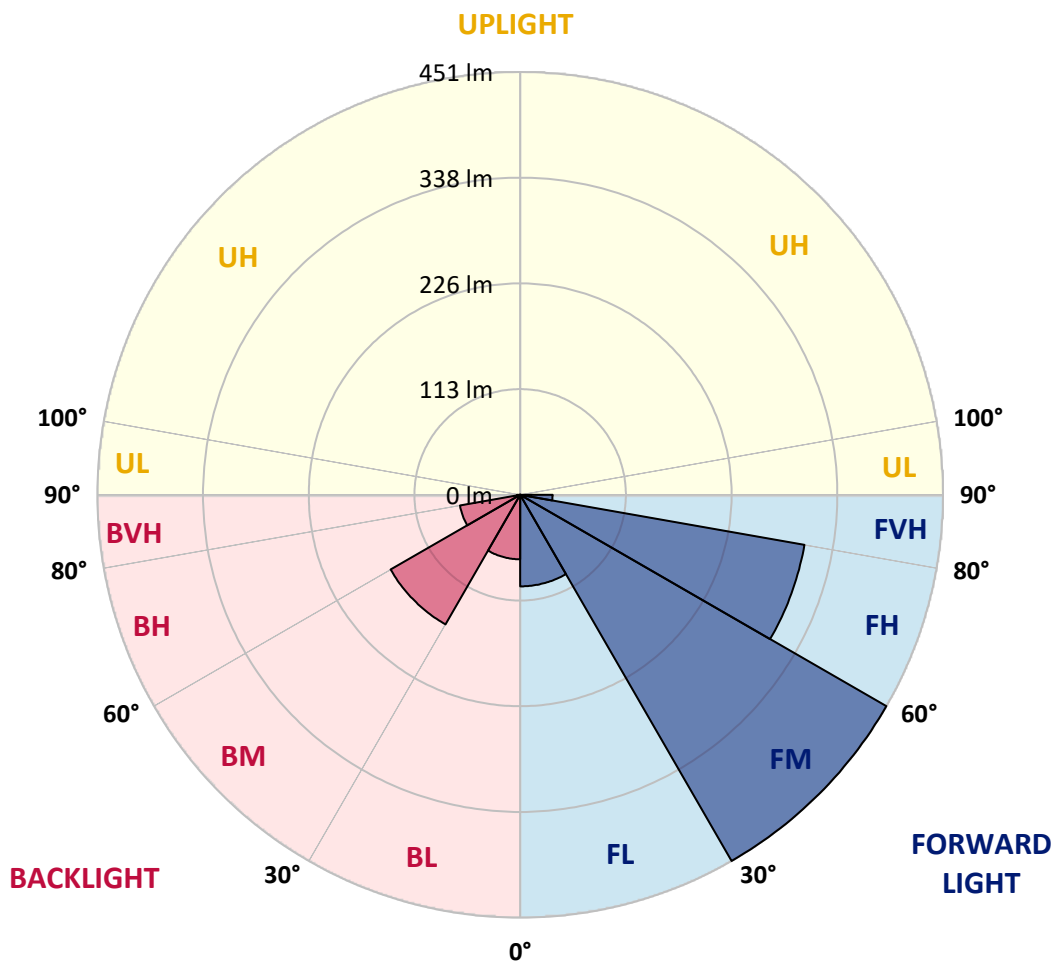

REPORT NUMBER: P173675

CATALOG NUMBER: ENT-FXX-LED-E1-SLR-7030-CWB

LUMINAIRE CLASSIFICATION SYSTEM LUMEN TABLE AND BUG RATING:

Zone		Lumens	% Fixture	Zone Rating/Lumen Limit		
				B	U	G
FL	(0°-30°)	97.7	8.2			
FM	(30°-60°)	451.2	38.0			
FH	(60°-80°)	308.0	25.9			G0/660
FVH	(80°-90°)	34.6	2.9			G1/100
BL	(0°-30°)	68.8	5.8	B0/110		
BM	(30°-60°)	159.7	13.4	B0/220		
BH	(60°-80°)	65.2	5.5	B0/110		G0/110
BVH	(80°-90°)	3.5	0.3			G0/10
UL	(90°-100°)	0.0	0.0		U0/0	
UH	(100°-180°)	0.0	0.0		U0/0	

BUG Rating: B0-U0-G1

Type IV Short